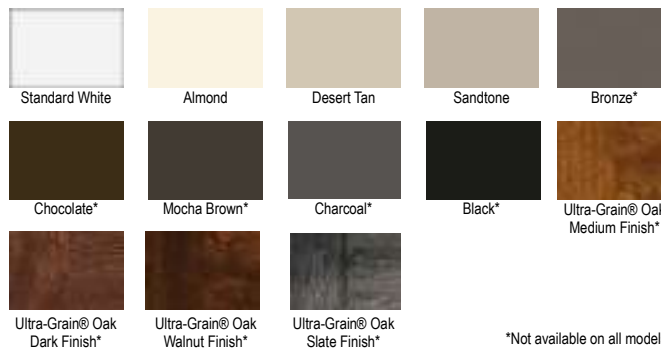

Color Options

*Not available on all models.