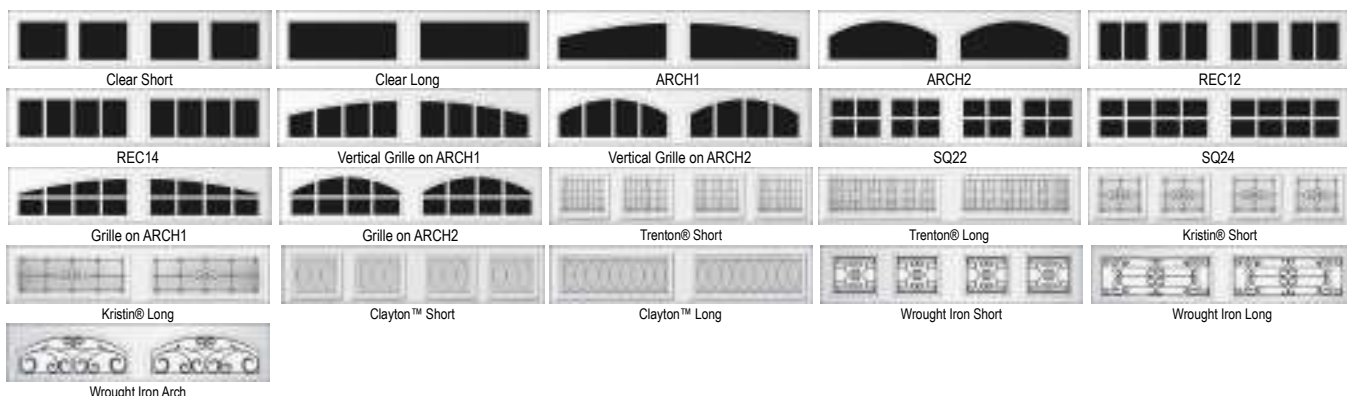

Artistry® Steel (non-stock)

Artistry® Steel garage doors are available in multiple insulation options including our high R-value Intellicore® polyurethane, polystyrene insulation and also non-insulated. Select from several design choices including Ultra-Grain®, our beautiful, one of a kind woodgrain paint finish.

Available in short or long deep embossed panel designs and several window options, you are sure to find the right style for your home. Doors come standard with decorative hardware with also several other decorative hardware options available. These models offer the ultimate performance in durability, strength, energy efficiency and beauty.

Specialty Glass Options:

Glass is available in different designs depending on door model. Options include acrylic, clear, frosted, seeded, obscure and rain, as well as insulated versions for a more energy efficient door.

Part#	Description
AR2SU/AR2LU	2" Intellicore® Polyurethane Insulation
AR1SU/AR1LU	1-3/8" Intellicore® Polyurethane Insulation
AR2SP/AR2LP	2" Polystyrene Insulation
AR1SP/AR1LP	1-3/8" Polystyrene Insulation
AR4SV/AR4LV	24 Gauge - 1-5/16" Vinyl-Backed Polystyrene Insulation
AR5SV/AR5LV	25 Gauge - 1-5/16" Vinyl-Backed Polystyrene Insulation
AR4S/AR4L	24 Gauge - Steel (Non-Insulated)
AR5S/AR5L	25 Gauge - Steel (Non-Insulated)

Color Options

*Not available on all models.