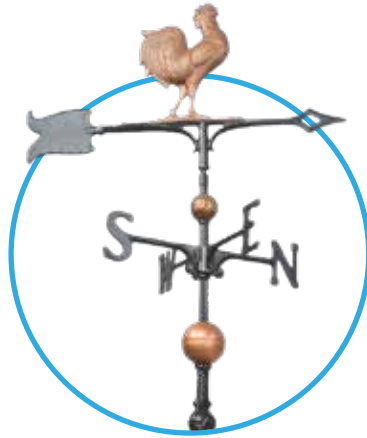

SPECIFICATIONS

- ▶ Made in the USA
- ▶ Made from heavy-duty 26 & 29 gauge steel (Wood-free means rot-free)
- ▶ Four standard sizes: 16", 24", 36", & 48" square
- ▶ Vented or solid louvered sides are standard. Window options available in 24", 36", and 48" cupolas
- ▶ Pre-assembled for quick installation
- ▶ Any base, wall, trim, or roof color combinations
- ▶ Pre-assembled heavy gauge base designed to support the cupola without additional framing or flashing, and custom made to match the roof pitch

QUALITY MATERIALS BUILT TO LAST.

WEATHERVANE STYLES

46" ALUMINUM WEATHERVANE

FLAT BASE
Included
For mounting to cupola or flat surface

CLUTCH BASE
Sold Separately
For mounting to peaked roof

30" ALUMINUM FULL-BODIED WEATHERVANE

FLAT BASE
Included
For mounting to cupola or flat surface

CLUTCH BASE
Sold Separately
For mounting to peaked roof

30" ALUMINUM WEATHERVANE

FLAT BASE
Included
For mounting to cupola or flat surface

CLUTCH BASE
Sold Separately
For mounting to peaked roof

24" ALUMINUM WEATHERVANE

FLAT BASE
Included
For mounting to cupola or flat surface

CLUTCH BASE
Sold Separately
For mounting to peaked roof

See page 15 for more information on base types.

46" ALUMINUM WEATHERVANES