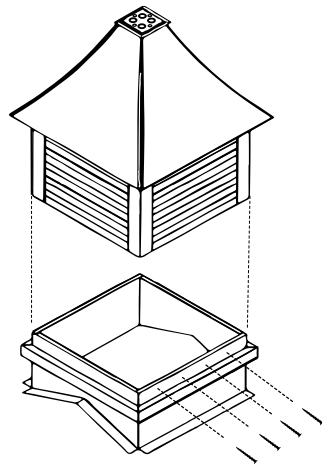

24" CUPOLA

Shown with optional window kit

36" CUPOLA

Shown with optional copper roof

48" CUPOLA

PRE-ASSEMBLED FOR FAST INSTALLATION

The 48-inch cupolas come fully assembled while the 16-inch, 24-inch, and 36-inch cupolas come pre-assembled in two pieces (cupola and base) that only need to be fastened with four screws on each side.

SPECIFICATIONS

- ▶ Made in the USA
- ▶ Made from heavy-duty 26 & 29 gauge steel (Wood-free means rot-free)
- ▶ Four standard sizes: 16", 24", 36", & 48" square
- ▶ Vented or solid louvered sides are standard. Window options available in 24", 36", and 48" cupolas
- ▶ Pre-assembled for quick installation
- ▶ Any base, wall, trim, or roof color combinations
- ▶ Pre-assembled heavy gauge base designed to support the cupola without additional framing or flashing, and custom made to match the roof pitch