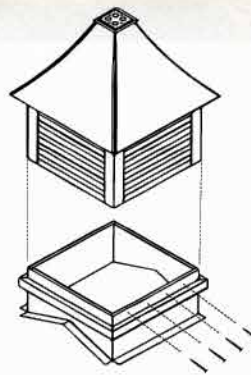

Plus, every custom cupola is designed to support our in-stock aluminum weathervanes to give the building a classic look.

► Indicates Color Shown

● Indicates In-stock Weathervanes

What size do I need?

A good rule of thumb is 1" for every foot of ridge cap.

Pre-assembled for Fast Installation

The 48-inch cupolas come fully assembled while the 16-inch, 24-inch, and 36-inch cupolas come pre-assembled in two pieces (cupola and base) that only need to be fastened with four screws on each side.

Specifications

- Made in the USA
- Made from heavy-duty 26 & 29 gauge steel (Wood-free means rot-free)
- Four standard sizes: 16", 24", 36", & 48" square
- Vented or solid louvered sides are standard. Window options available in 24", 36", and 48" cupolas
- Pre-assembled for quick installation
- Any base, wall, trim, or roof color combinations
- Pre-assembled heavy gauge base designed to support the cupola without additional framing or flashing, and custom made to match the roof pitch