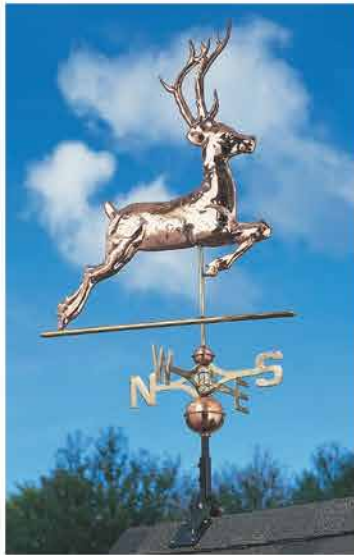

Specifications

- Made in the USA
- Made from heavy-duty 26 & 29 gauge steel (Wood-free means rot-free)
- Four standard sizes: 16", 24", 36", & 48" square
- Vented or solid louvered sides are standard. Window options available in 24", 36", and 48" cupolas
- Pre-assembled for quick installation
- Any base, wall, trim, or roof color combinations
- Pre-assembled heavy gauge base designed to support the cupola without additional framing or flashing, and custom made to match the roof pitch

16" Cupola

24" Cupola

(Shown with optional window kit)

36" Cupola

(Shown with optional copper roof)

48" Cupola

Quality Materials... **Built to Last!**

Weather vanes Styles

Copper Weathervane

Clutch Base (Included)
For mounting to peaked roof

Flat Base (Sold Separately)
For mounting to cupola or flat surface

46" Aluminum Weathervane

Flat Base (Included)
For mounting to cupola or flat surface

Clutch Base (Sold Separately)
For mounting to peaked roof

30" Aluminum Full-bodied Weathervane

Flat Base (Included)
For mounting to cupola or flat surface

Clutch Base (Sold Separately)
For mounting to peaked roof