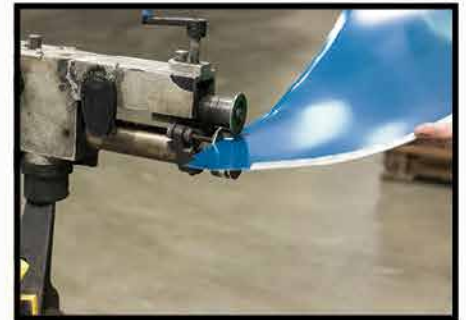

Plus, every custom cupola is designed to support our in-stock aluminum weathervanes to give the building a classic look.

► Indicates Color Shown

● Indicates In-stock Weathervanes

What size do I need?

A good rule of thumb is 1" for every foot of ridge cap.