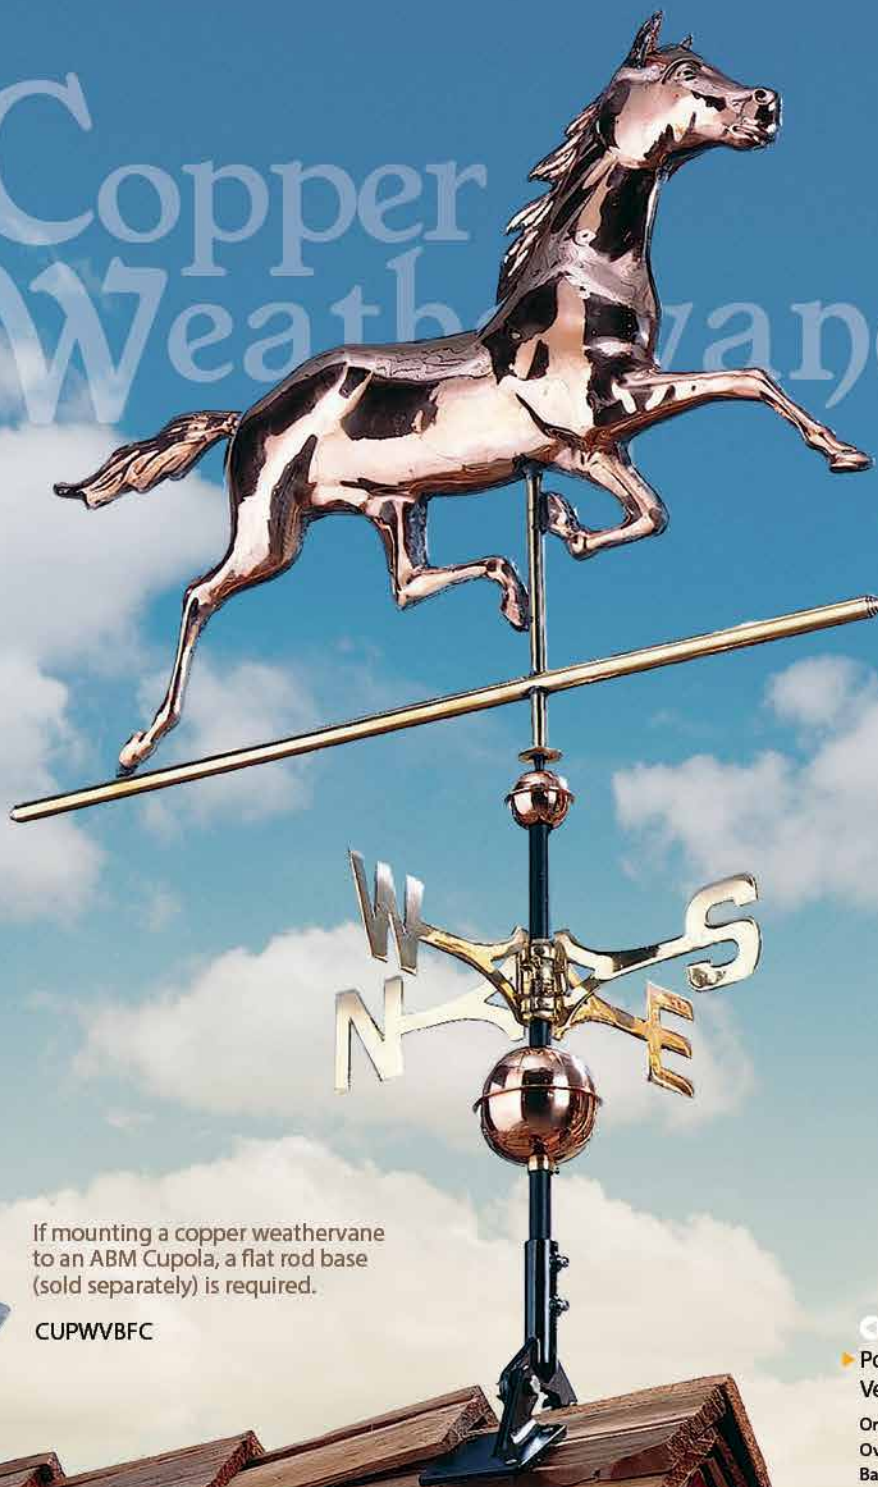

Copper Weather Van

If mounting a copper weathervane to an ABM Cupola, a flat rod base (sold separately) is required.

CUPWVBFC

◉ Copper Horse Weathervane

- Polished: WVCA74LCPLYD
- Verdigris: WVCA74LCOXYD

Ornament Dimensions: 34"L x 24"H x 3"D

Overall Height: 40"

Base Included: Clutch Base (Flat Base sold separately)