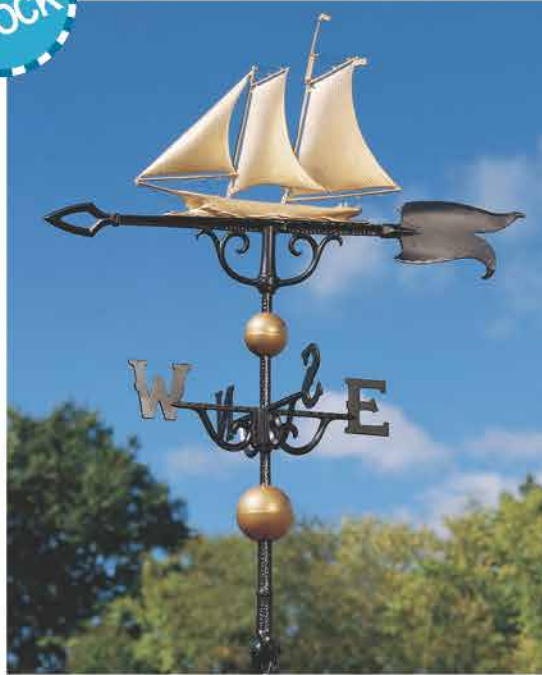

46" Aluminum Weathervanes

with Full-Bodied Ornaments

IN STOCK

46" Eagle Weathervane

● Gold-bronze: WV7F50LFBZYM CUPWV46EAG

Painted Verdigris: WV7F50LFPYM

Painted Copper: WV7F50LFCPYM

Ornament Dimensions: 15"L x 17"H

Base Included: Flat Base (Clutch Base sold separately)

A free flat roof mount base is included with each in-stock weathervane!

All in-stock weathervanes include a weathervane, rod, flat mount base, mounting hardware, and a North/South/East/West directional.

▶ Indicates Color Shown

● Indicates In-stock Weathervanes

IN STOCK

46" Yacht Weathervane

- Gold-bronze: WV7F34LFBZYM CUPWV46SAI
- Painted Copper: WV7F34LFCPYM

Ornament Dimensions: 18.25"L x 13.75"H
Base Included: Flat Base (Clutch Base sold separately)

IN STOCK

46" Horse Weathervane

- Gold-bronze: WV7F74LFBZYM CUPWV46HOR
- Painted Verdigris: WV7F74LFCPYM
- Painted Copper: WV7F74LFCPYM

Ornament Dimensions: 14"L x 11.25"H
Base Included: Flat Base (Clutch Base sold separately)