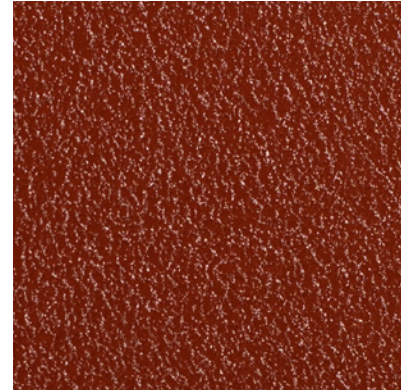

# 26 Gauge Textured AZ50 Galvalume

**Bronze** (TBZ)

**Burgundy** (TBU)

**Colonial Red** (TCR)

**Charcoal** (TCH)

**Ash Gray** (TAG)

**Light Stone** (TLS)

**Black** (TBL)

**Evergreen** (TEG)

**Gallery Blue** (TGB)

**Available in Multiple Panel Profiles**

## Why Choose Textured?

Our textured panels continue to be very popular in residential applications.

Homeowners like it because the unique textured surface redirects sunlight for less glare than smooth panels. Plus the textured panels are less prone to "oil canning" which makes for a more attractive roof.