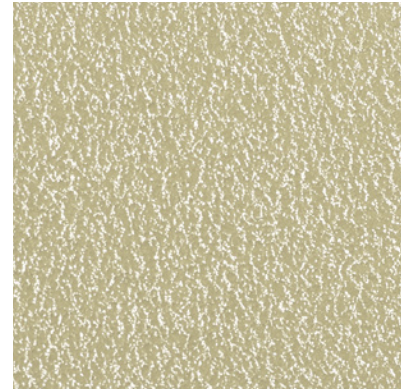

# 26 Gauge Textured AZ50 Galvalume

**Bronze** (TBZ)

**Burgundy** (TBU)

**Colonial Red** (TCR)

**Charcoal** (TCH)

**Ash Gray** (TAG)

**Light Stone** (TLS)

**Black** (TBL)

**Evergreen** (TEG)

**Gallery Blue** (TGB)

**Available in Multiple Panel Profiles**