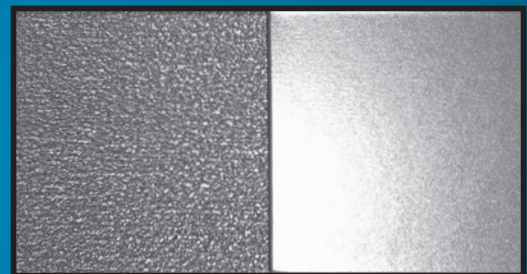

Textured

Smooth

TEXTURED BLACK

A.B. Martin Roofing Supply, LLC

888-606-1094
Ephrata, PA

www.abmartin.net
sales@abmartin.net

© 2018 A.B. Martin Roofing Supply, LLC. All Rights Reserved.