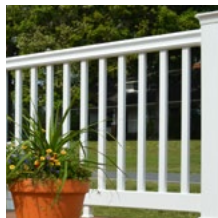

SQUARE BALUSTERS