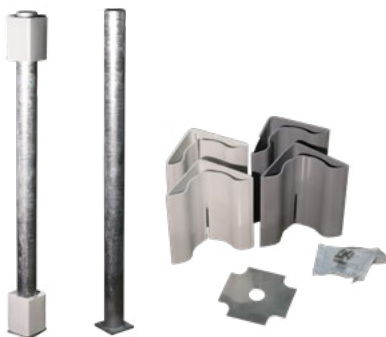

Post Support

Galvanized Post Support

Part#	Description	Size
VPM3	Galvanized Post Mount w/ Mounting Supports - Works for 36" and 42"	4"