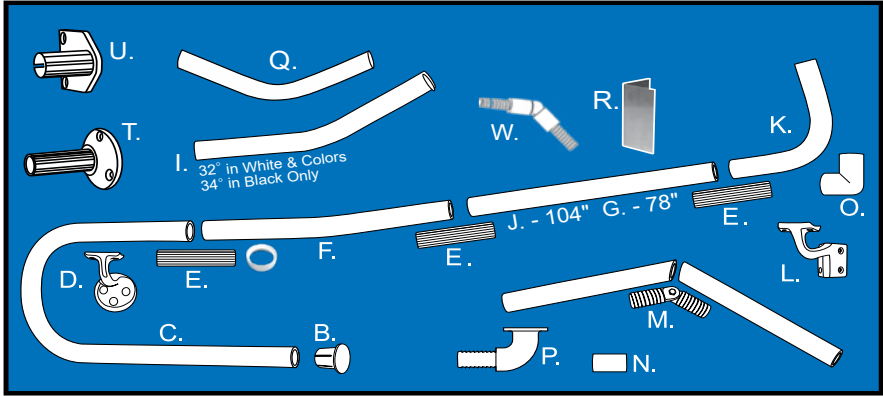

▶ Items B, C, D, E, F, I, J, K, L, N, O, P, R, T, U, are available for special order in 1 1/2" Black (Aluminum)
▶ All "U" Gate Returns come with "O" Outside Elbow as a Gate Return Kit. ▶ Joint Ring Included with "E"
▶ Now Available >>> White 1-1/2" x 78" Secondary Handrail Kits <<< Comes with 1 item "G" and 2 item "P"

Always check with your local building code official prior to the installation of railing

Secondary Handrail - End Cap

Part#	Description
DRVSBEC	Secondary Handrail - (B) End Cap - White