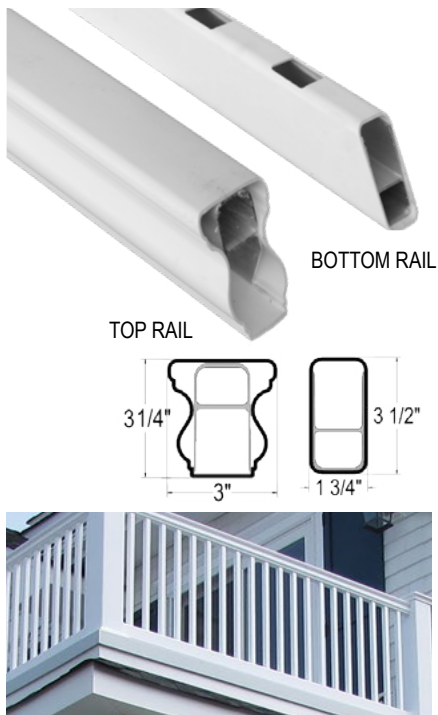

Secondary Handrail - Universal Elbow

Part#	Description
DRVSMUE	Secondary Handrail - (M) 0 to 90 Degree Universal Elbow - Aluminum

Secondary Handrail - Straight Aluminum Wall Bracket

Part#	Description
DRVSTWB	Secondary Handrail - (T) Straight Aluminum Wall Bracket - White

Secondary Handrail - Aluminum Gate Return Kit

Part#	Description
DRVSUGR	Secondary Handrail - (U) Aluminum Gate Return Kit with Outside Elbow - White

Secondary Handrail - Aluminum External Swivel

Part#	Description
DRVSWES	Secondary Handrail - (W) Aluminum External Swivel - White

Vinyl Railing

Vinyl Railing - 3000 Series

- 3" Wide Flat-top Rail
- Low Maintenance Premium Vinyl
- Square Balusters
- Aluminum Reinforced Rails
- Easy to Install
- Limited Lifetime Warranty
- Performance Engineered & Tested to ICC Standards
- Boxed Kit Includes: Top & Bottom Rails, Balusters, Mounting Brackets, and Hardware