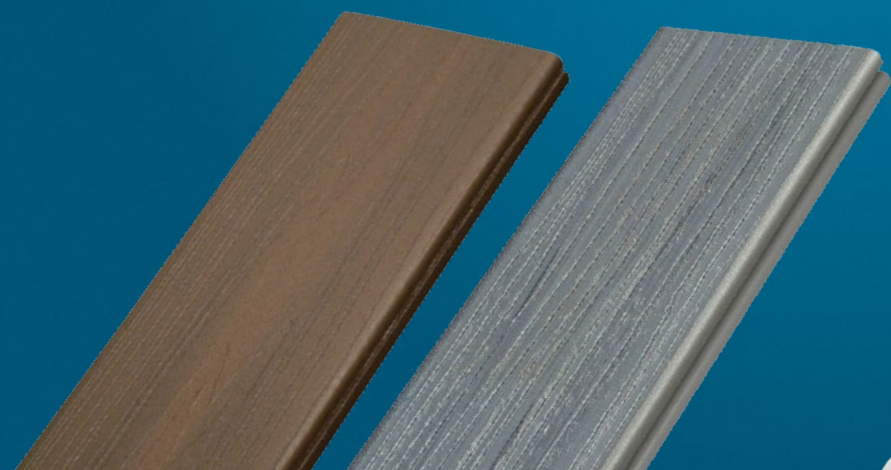

Decking & Railing

SHOWN IN COTTAGE

Fiberon® Good Life Composite Deck Board

- Available in 3 colors: Cabin, Cottage, and Villa
- 25-year residential limited warranty
- Capped on 3 sides with a tough protective finish
- Never needs staining or painting
- Offers the low maintenance of a composite at a price that's closer to wood

Part#	Description	Size	Length
DGLBG12cc	Fiberon Good Life Deck Board Grooved Edge	0.93" x 5.25"	12'
DGLBG16cc	Fiberon Good Life Deck Board Grooved Edge	0.93" x 5.25"	16'
DGLBG20cc	Fiberon Good Life Deck Board Grooved Edge	0.93" x 5.25"	20'
DGLBS20cc	Fiberon Good Life Deck Board Square Edge	0.93" x 5.25"	20'
DGLF12cc	Fiberon Good Life Fascia Board	0.75" x 11.25"	12'

SQUARE EDGE

GROOVED EDGE

ACTUAL COLORS MAY VARY.
REQUEST FREE COLOR SAMPLES.

CABIN (CAB)

COTTAGE (COT)

VILLA (VIL)

SHOWN IN WARM SIENNA

Fiberon® Horizon Composite Deck Board