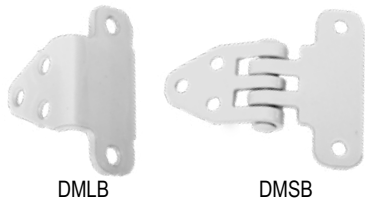

DMLB

DMSB

Fiberon® Rail Mounting Brackets

Part#	Description
DMLB	White Rail Mounting Bracket - 4 Pack
DMSB	White Hinged Stair Bracket - 4 Pack