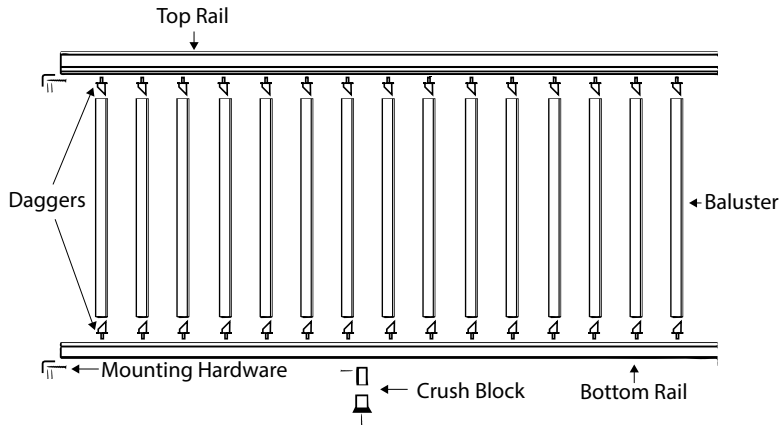

Fiberon® Horizon Composite Railing Kits

- It's the perfect complement to any Fiberon decking
- 20-year residential limited warranty
- Low-maintenance composite construction and permanent surface finish

6 ft Railing Kit Includes:

- (1) Top Rail
- (1) Bottom Rail
- (15) Composite Balusters
- (30) Baluster Daggers
- (1) Adjustable Crush Block
- (1) Hardware 4 Pack
- (1) Installation Booklet

8 ft Railing Kit Includes:

- (1) Top Rail
- (1) Bottom Rail
- (21) Composite Balusters
- (42) Baluster Daggers
- (2) Adjustable Crush Blocks
- (1) Hardware 4 Pack
- (1) Installation Booklet

Part#	Description	Size
DHRMLS36	Horizon Railing Kit - Top/Bottom Rails w/ White Square Balusters	6' x 36"
DHRMLS36MB	Horizon Railing Kit - Top/Bottom Rails w/ Black Round Metal Balusters	6' x 36"
DHRMLS38	Horizon Railing Kit - Top/Bottom Rails w/ White Square Balusters	8' x 36"
DHRMLS38MB	Horizon Railing Kit - Top/Bottom Rails w/ Black Round Metal Balusters	8' x 36"
DHRMSS36	Horizon Stair Railing Kit - Top/Bottom Rails w/ White Square Balusters	6' x 42"
DHRMSS36MB	Horizon Stair Railing Kit - Top/Bottom Rails w/ Black Metal Balusters	6' x 42"