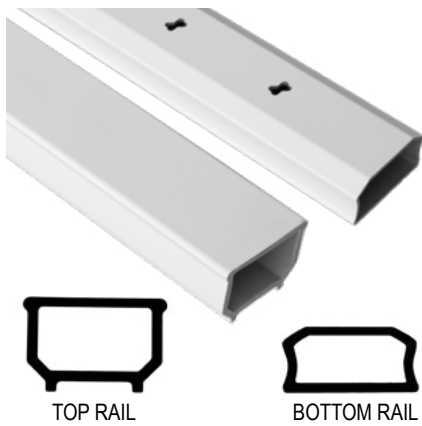

Fiberon® Horizon Composite Railing Kits

- It's the perfect complement to any Fiberon decking
- 20-year residential limited warranty
- Low-maintenance composite construction and permanent surface finish

6 ft Railing Kit Includes:

- (1) Top Rail
- (1) Bottom Rail
- (15) Composite Balusters
- (30) Baluster Daggers
- (1) Adjustable Crush Block
- (1) Hardware 4 Pack
- (1) Installation Booklet

8 ft Railing Kit Includes:

- (1) Top Rail
- (1) Bottom Rail
- (21) Composite Balusters
- (42) Baluster Daggers
- (2) Adjustable Crush Blocks
- (1) Hardware 4 Pack
- (1) Installation Booklet

Part#	Description	Size
DHRMLS36	Horizon Railing Kit - Top/Bottom Rails w/ White Square Balusters	6' x 36"
DHRMLS36MB	Horizon Railing Kit - Top/Bottom Rails w/ Black Round Metal Balusters	6' x 36"
DHRMLS38	Horizon Railing Kit - Top/Bottom Rails w/ White Square Balusters	8' x 36"
DHRMLS38MB	Horizon Railing Kit - Top/Bottom Rails w/ Black Round Metal Balusters	8' x 36"
DHRMSS36	Horizon Stair Railing Kit - Top/Bottom Rails w/ White Square Balusters	6' x 42"
DHRMSS36MB	Horizon Stair Railing Kit - Top/Bottom Rails w/ Black Metal Balusters	6' x 42"

Fiberon® Rail Mounting Brackets

Part#	Description
DMLB	White Rail Mounting Bracket - 4 Pack
DMSB	White Hinged Stair Bracket - 4 Pack

Replacement Fiberon® Balusters

Part#	Description	Size
DHRMBW-21L	White Square Balusters - 21 in a Carton	29.5"
DHRMBW-21S	White Square Balusters for Stairs - 21 in a Carton	35.5"
DHRBB	Black Round Metal Balusters - 5 in a Carton	29.5"
DHRBBS	Black Round Metal Balusters for Stairs - 5 in a Carton	35.5"