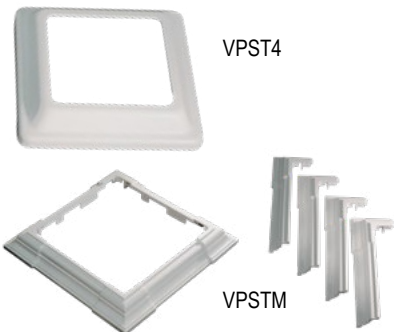

VPST4

VPSTM

Vinyl Post Base Mouldings

Adjustable base mouldings comes in 4 pieces 3" x 6.5" that connect together to fit either a 4" x 4" post or a 6" x 6" post

Part#	Description
VPST4	Vinyl Post Trim for 4" Post - White
VPSTM	Vinyl Post Trim Modular Adjustable for 4" or 6" Posts - White