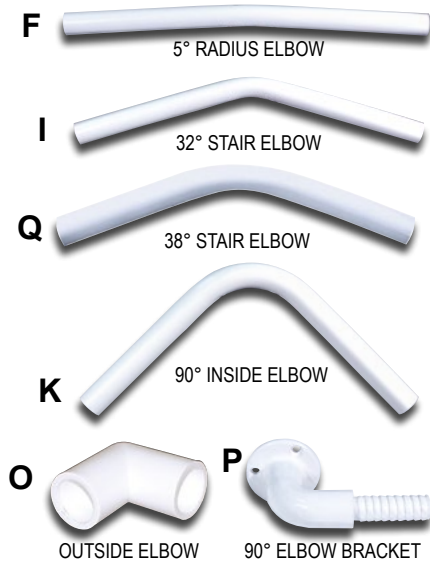

Secondary Handrail - Aluminum Connector Rail

Part#	Description
DRVSEAC	Secondary Handrail - (E) Aluminum Connector Rail - White

Secondary Handrail - Straight Handrail

Part#	Description	Size
DRVSGHR	Secondary Handrail - (G) 78" Straight Handrail with Aluminum Insert - White	1-1/2" x 78"
DRVSJHR	Secondary Handrail - (J) 104" Straight Handrail with Aluminum Insert - White	1-1/2" x 104"

Secondary Handrail - Elbows

Part#	Description	Size
DRVSFHE	Secondary Handrail - (F) 5 Degree Radius Elbow - White	24"
DRVSISE	Secondary Handrail - (I) 32 Degree Stair Elbow - White	24"
DRVSQSE	Secondary Handrail - (Q) 38 Degree Stair Elbow - White	24"
DRVSKIE	Secondary Handrail - (K) 90 Degree Inside Elbow - White	24"
DRVSOOE	Secondary Handrail - (O) Outside Elbow - White Vinyl	
DRVSPEB	Secondary Handrail - (P) 90 Degree Elbow Bracket - White Aluminum	