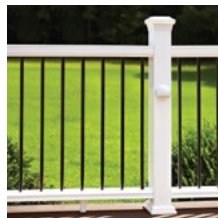

ROUND METAL BALUSTERS

Fiberon® Horizon Composite Railing Kits

- It's the perfect complement to any Fiberon decking
- 20-year residential limited warranty
- Low-maintenance composite construction and permanent surface finish