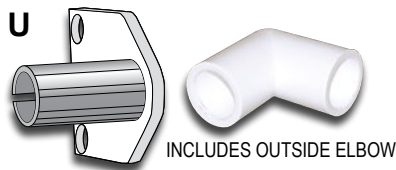

Secondary Handrail - Aluminum Gate Return Kit

Part#	Description
DRVSUGR	Secondary Handrail - (U) Aluminum Gate Return Kit with Outside Elbow - White