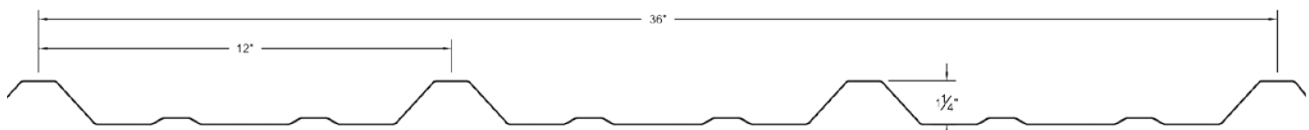

R Panel Texture Profile

Colors are as close as possible to actual colors, but may vary slightly from actual metal. Please request a free metal sample.