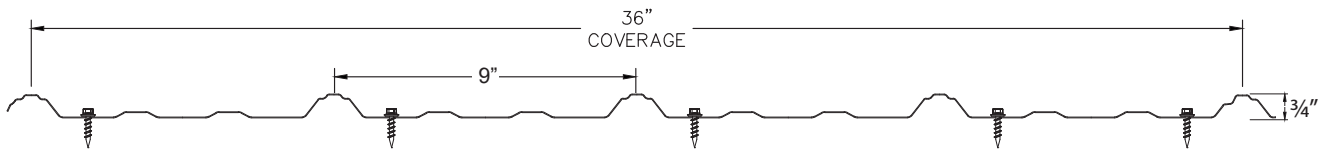

## 26 Gauge AZ50 Galvalume

**Bronze (TBZ)**

**Burgundy (TBU)**

**Colonial Red (TCR)**

**Charcoal (TCH)**

**Evergreen (TEG)**

**Black (TBL)**

Standard: 36" Wide Coverage • 3/4" High Rib

### ABM Panel Texture Profile

Standard: 16 1/2" Wide Coverage • 1 1/2" High Rib