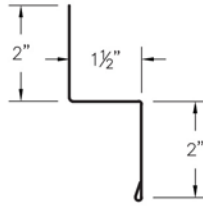

34 20° Ridge Cap (CP20cc)

56 PBR Outside Corner (PBRRCcc)

11 Universal Endwall (PBREWcc)

51 PBR Drip Cap (PBRDCcc)

53 PBR Double Angle (PBRDAcc)

54 PBR Base Angle (PBRBAcc)

55 PBR J Channel (PBRJcc)

57 PBR Fascia Trim (PBRFTcc)

58 PBR Inside Corner (PBRICcc)

Proper Overlap and Screw Pattern

52 PBR Universal Sidewall (PBRSWcc)

82 Garden Spot Rd,
Ephrata PA, 17522
Office: 717-445-6885
Toll Free: 800-373-3703

www.abmartin.net
sales@abmartin.net