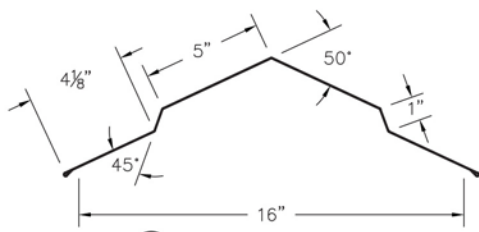

34 20° Ridge Cap (CP20cc)