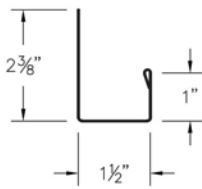

34 20° Ridge Cap (CP20cc)

56 PBR Outside Corner (PBRRCcc)

11 Universal Endwall (PBREWcc)

51 PBR Drip Cap (PBRDCcc)

53 PBR Double Angle (PBRDAcc)

54 PBR Base Angle (PBRBAcc)

55 PBR J Channel (PBRJcc)

57 PBR Fascia Trim (PBRFTcc)

58 PBR Inside Corner (PBRICcc)

Proper Overlap and Screw Pattern

52 PBR Universal Sidewall (PBRSWcc)

82 Garden Spot Rd,
Ephrata PA, 17522
Office: 717-445-6885
Toll Free: 800-373-3703

www.abmartin.net
sales@abmartin.net