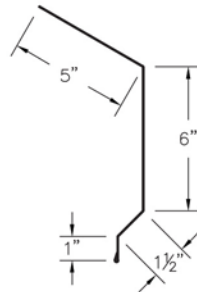

34 20° Ridge Cap (CP20cc)

56 PBR Outside Corner (PBRRCcc)

11 Universal Endwall (PBREWcc)

51 PBR Drip Cap (PBRDCcc)

53 PBR Double Angle (PBRDAcc)

54 PBR Base Angle (PBRBAcc)

55 PBR J Channel (PBRJcc)

57 PBR Fascia Trim (PBRFTcc)

58 PBR Inside Corner (PBRICcc)

Proper Overlap and Screw Pattern

52 PBR Universal Sidewall (PBRSWcc)

82 Garden Spot Rd,
Ephrata PA, 17522
Office: 717-445-6885
Toll Free: 800-373-3703

www.abmartin.net
sales@abmartin.net