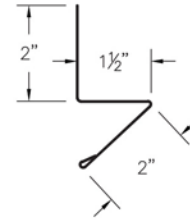

34 20° Ridge Cap (CP20cc)

56 PBR Outside Corner (PBRRCcc)

11 Universal Endwall (PBREWcc)

51 PBR Drip Cap (PBRDCcc)

53 PBR Double Angle (PBRDAcc)

54 PBR Base Angle (PBRBAcc)

55 PBR J Channel (PBRJcc)

57 PBR Fascia Trim (PBRFTcc)

58 PBR Inside Corner (PBRICcc)

Proper Overlap and Screw Pattern

52 PBR Universal Sidewall (PBRSWcc)

82 Garden Spot Rd,
Ephrata PA, 17522
Office: 717-445-6885
Toll Free: 800-373-3703

www.abmartin.net
sales@abmartin.net