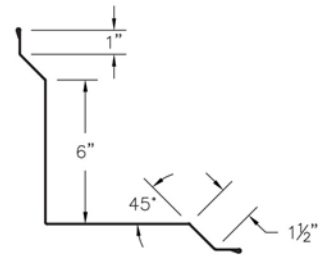

34 20° Ridge Cap (CP20cc)

56 PBR Outside Corner (PBRRCcc)

11 Universal Endwall (PBREWcc)

51 PBR Drip Cap (PBRDCcc)

53 PBR Double Angle (PBRDAcc)

54 PBR Base Angle (PBRBAcc)

55 PBR J Channel (PBRJcc)

57 PBR Fascia Trim (PBRFTcc)

58 PBR Inside Corner (PBRICcc)

Proper Overlap and Screw Pattern

52 PBR Universal Sidewall (PBRSWcc)

82 Garden Spot Rd,
Ephrata PA, 17522
Office: 717-445-6885
Toll Free: 800-373-3703

www.abmartin.net
sales@abmartin.net