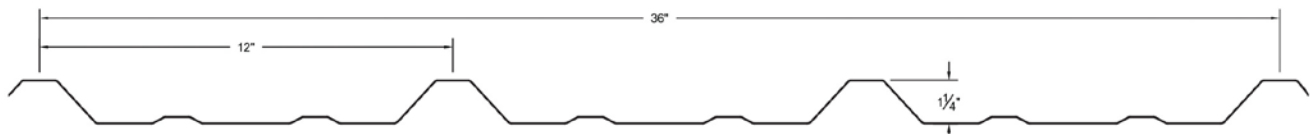

Evergreen (TEG)

Black (TBL)

R Panel Texture Profile (PRcc)

The unique texture redirects light for enhanced visual depth, promising a step-change improvement over flat-panels' appearance. Formulated with enhanced WeatherXL silicone polyester, this product delivers proven superior quality for outstanding performance. For all its beauty, it features an enduring weatherability to resist fading and chalking.