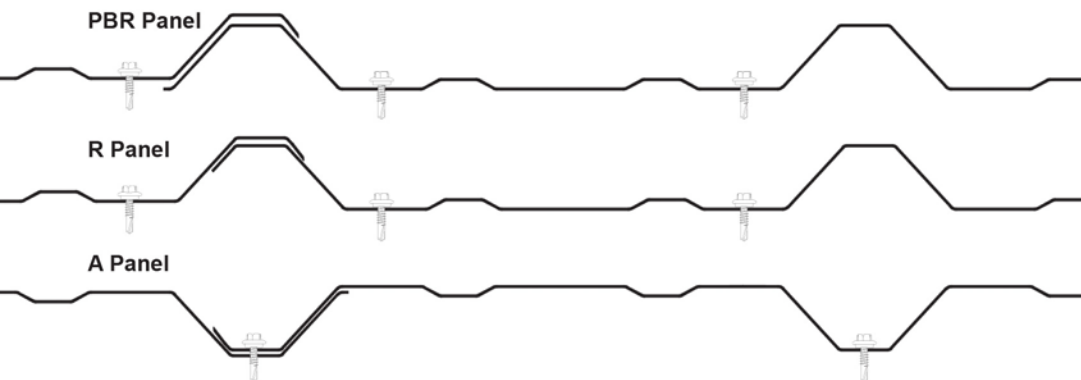

Evergreen (TEG)

Black (TBL)

R Panel Texture Profile (PRcc)

The unique texture redirects light for enhanced visual depth, promising a step-change improvement over flat-panels' appearance. Formulated with enhanced WeatherXL silicone polyester, this product delivers proven superior quality for outstanding performance. For all its beauty, it features an enduring weatherability to resist fading and chalking.

34 20° Ridge Cap (CP20cc)

56 PBR Outside Corner (PBRRCcc)

11 Universal Endwall (PBREWcc)

51 PBR Drip Cap (PBRDCcc)

53 PBR Double Angle (PBRDAcc)

54 PBR Base Angle (PBRBAcc)

55 PBR J Channel (PBRJcc)

57 PBR Fascia Trim (PBRFTcc)

58 PBR Inside Corner (PBRICcc)

Proper Overlap and Screw Pattern

52 PBR Universal Sidewall (PBRSWcc)

82 Garden Spot Rd,
Ephrata PA, 17522
Office: 717-445-6885
Toll Free: 800-373-3703

www.abmartin.net
sales@abmartin.net