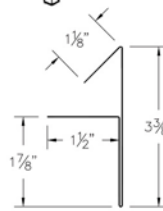

Colors are as close as possible to actual colors, but may vary slightly from actual metal. Please request a free metal sample.

ABSeam Trims

Drawings are not to scale.
Exact dimensions may vary.
Contact us about custom trims.
Item codes are in brackets.
cc = Color Code

① ABS Ridge Cap (ESRHcc)

② ABS Rake Trim (ESRTcc)

③ ABS Ridge Hip (ESGFcc)

④ ABS Slim Line Rake (ESSLRcc)

⑤ ABS Sidewall Flashing (ESSFcc)

⑥ ABS Residential Eave (ESREcc)

⑦ ABS Universal Endwall (ESUEcc)

⑧ ABS Starter "J" (ESSJcc)