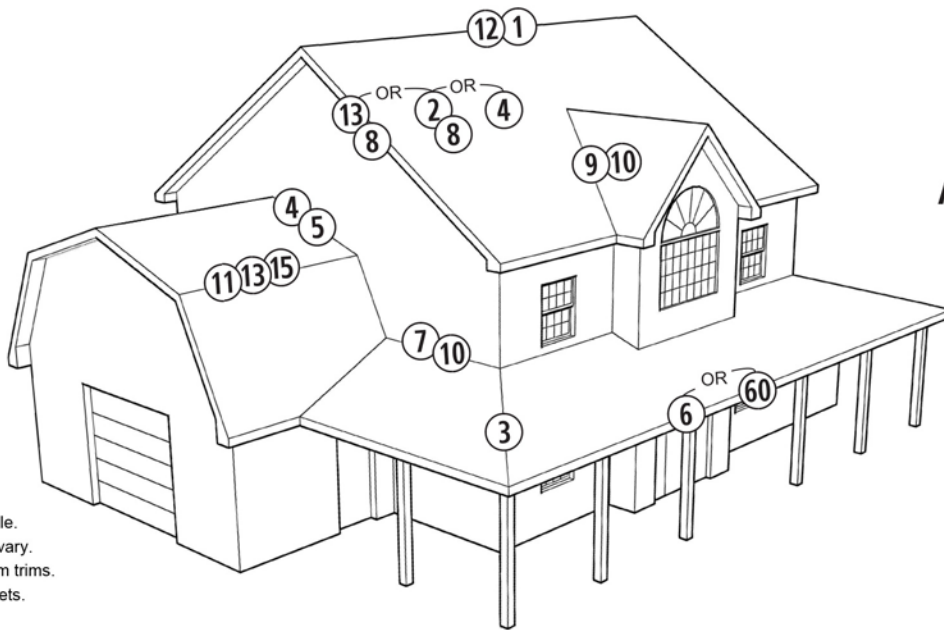

ABSeam Trims

Drawings are not to scale.
Exact dimensions may vary.
Contact us about custom trims.
Item codes are in brackets.
cc = Color Code

① ABS Ridge Cap (ESRHcc)

③ ABS Ridge Hip (ESGFcc)

④ ABS Slim Line Rake (ESSLRcc)