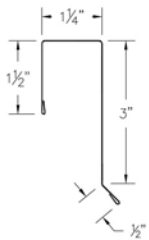

Colors are as close as possible to actual colors, but may vary slightly from actual metal. Please request a free metal sample.

ABSeam Trims

Drawings are not to scale.
Exact dimensions may vary.
Contact us about custom trims.
Item codes are in brackets.
cc = Color Code

① ABS Ridge Cap (ESRHcc)

② ABS Rake Trim (ESRTcc)

③ ABS Ridge Hip (ESGFcc)

④ ABS Slim Line Rake (ESSLRcc)

⑤ ABS Sidewall Flashing (ESSFcc)

⑥ ABS Residential Eave (ESREcc)

⑦ ABS Universal Endwall (ESUEcc)

⑧ ABS Starter "J" (ESSJcc)