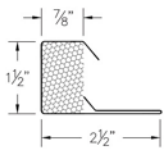

Colors are as close as possible to actual colors, but may vary slightly from actual metal. Please request a free metal sample.

ABSeam Trims

Drawings are not to scale.
Exact dimensions may vary.
Contact us about custom trims.
Item codes are in brackets.
cc = Color Code

① ABS Ridge Cap (ESRHcc)

② ABS Rake Trim (ESRTcc)

③ ABS Ridge Hip (ESGFcc)

④ ABS Slim Line Rake (ESSLRcc)

⑤ ABS Sidewall Flashing (ESSFcc)

⑥ ABS Residential Eave (ESREcc)

⑦ ABS Universal Endwall (ESUEcc)

⑧ ABS Starter "J" (ESSJcc)

⑨ ABS Formed Valley (ESFVcc)

⑩ ABS Offset Cleat (ESOCcc)

⑪ ABS Metal "Z" Closure (ESMZCcc)

⑫ ABS Vented "Z" Closure (ESMZCcc)

⑬ ABS Gable Cleat (ESGCcc)

⑭ ABS Counter Flashing (ESCFcc)

⑮ ABS Gambrel Trim (ESGTcc)