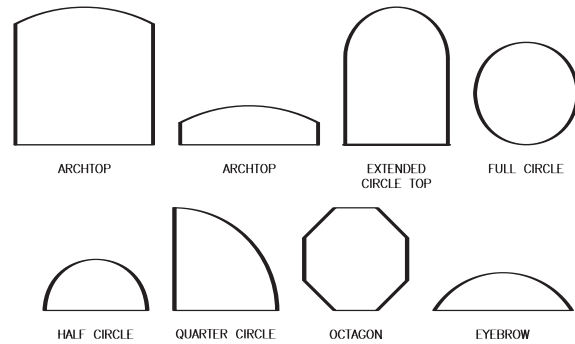

3500 WELDED VINYL SINGLE HUNG WINDOW

Cross Section of 3500 Sash & Frame

FEATURES

Fully featured and energy efficient

- Vinyl Tilt Single Hung
- Coil Spring Balance System
- Two Cam Locks at Meeting Rail
- Easy Sash and Fixed Glass Removal for Drywall Pass-through (up to a 3-4 width)
- Optional Decorative Grids Between the Glass
- Half Screen Available in Char-Fiber, Char-Alum or Brite-Alum Mesh
- Complete Specialty Window and Mulling Accessories Available
- Continuous Head and Sill Available
- Continuous Jamb Available
- Wood or Cellular Extension Jamb Available
- Intercept™ Insulating Glass Spacer System on Single Hung Units
- DuraSeal® Spacer System on Specialties
- Snap-in Brickmould Profiles Available
- Integral J-Channel Available at no Extra Cost (Must Specify When Ordering)
- White or Almond Color Available
- High DP Version Available
- AAMA and NFRC Labeled
- Energy Star Qualified

SPECIALTIES

Arch Tops, Circle Tops, Extended Circle Tops, Octagons, Full Circles, and Quarter Circles are available in Stock and Custom Sizing. Eyebrows, Half Arches, Triangles, Parallelograms, and other Polygons are available in Custom Sizing Only. Contact your local distributor for details.