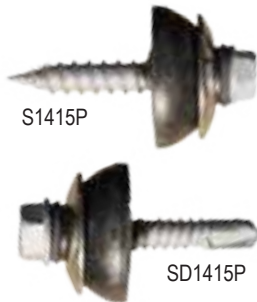

Polycarbonate Screws

Part#	Description	Length
S1415P	#14 Galvanized Screws w/ 25mm Washer - to Wood	1.5"
SD1415P	#14 Galvanized Self Drilling Screws w/ 25mm Washer - to Metal	1.5"