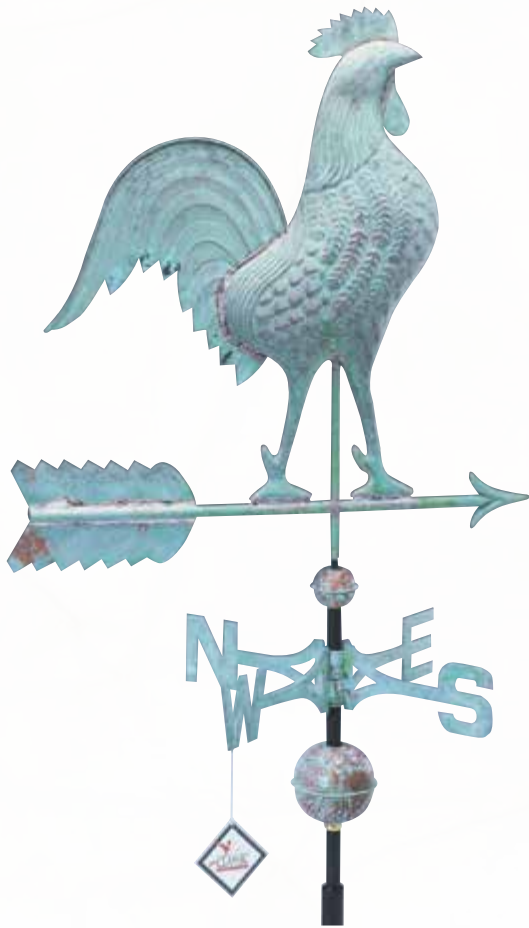

Ornament Dimensions: 34"L x 24"H x 3"D
Overall Height: 40"

▶ Indicates Color Shown

● Indicates In-stock

◀ Copper Heron Weathervane

Polished: 45035

▶ Verdigris: 45034

Ornament Dimensions: 26"L x 28"W x 23"H

Overall Height: 44.5"

A free flat roof mount base is included with each instock weathervane!

All in-stock Weather Vanes include a weathervane, rod, flat mount base (unless otherwise requested), mounting hardware, and a North/South/East/West directional.

CUP48WVHOR

Ornament Dimensions: 14"L x 11.25"H

▲ 46" Rooster Weathervane

- ▶ Gold-bronze: 00432
- Verdigris: 45112
- Copper: 02050

CUP48WVROO

Ornament Dimensions: 12.5"L x 12"H

▲ Copper Duck Weathervane

- ▶ Polished: 45037
- ▶ Verdigris: 45036

Ornament Dimensions: 24"L x 25"W x 16"H
Overall Height: 37"

▲ Copper Sailboat Weathervane

- ▶ Polished: 45027
- ▶ Verdigris: 45026

Ornament Dimensions: 19"L x 4"W x 27.5"H
Overall Height: 49"

▲ Copper Rooster Weathervane
 Polished: 45033
 ▶ Verdigris: 45032
 Ornament Dimensions: 20"L x 3"W x 24.5"H
 Overall Height: 46"