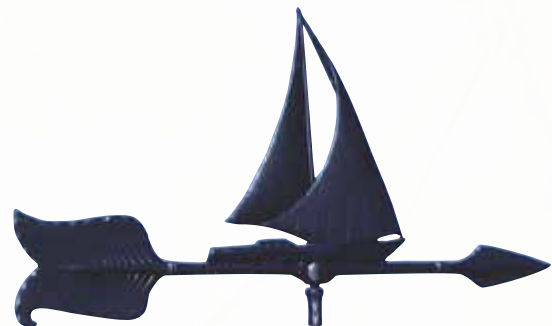

▲ 24" Sailboat Weathervane

Black: 00011

Ornament Dimensions: 6.5"L x 8"H
Made from Rust-free Recycled Aluminum