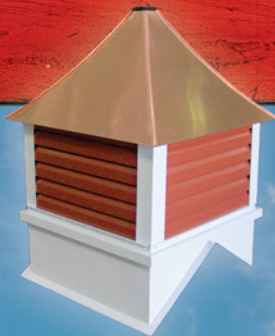

# Cupola Options

A. B. MARTIN  
ROOFING SUPPLY, LLC

Roofing & Siding • Hardware • Lumber

16" Cupola  
(Not shown)

24" Cupola  
(Shown with optional copper roof)

36" Cupola  
(Shown with optional window kit)

## *The Cherry on top* of **Your Masterpiece!**

- Three standard sizes: 16", 24", 36", & 48" square
- Louvered sides are standard
- Pre-assembled for quick installation
- Windows are optional on 36" and 48" cupolas
- Any base, wall, trim, and roof color combinations
- Vented or solid weathervane base
- Pre-installed heavy gauge base designed to support the cupola without additional framing or flashing, custom made to match to roof pitch