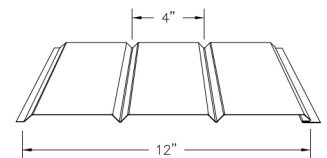

⑲ Formed Valley
(WVcc)

⑳ Door Trim
(JTcc725 or JTcc925)

㉑ Gutter Apron
(GAcc)

㉒ Gambrel Trim
(GTcc)

⑳ Drip Edge
(DEcc)

㉓ 12" Soffit
(Solid or Vented)