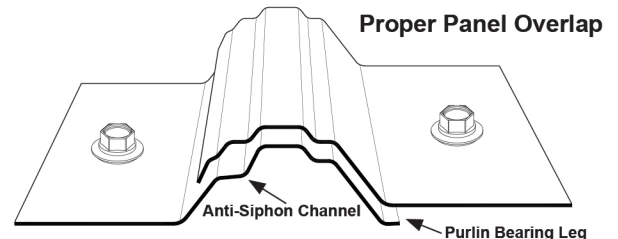

***Dark Blue (DB)**

Black (BL)

Colors are as close as possible to actual colors, but may vary slightly from actual metal. Please request a free metal sample.

***Only available with Standard Panels**

ABM Panel

① Universal Ridge Cap
(CPcc)

② Rake & Corner
(RCcc)

③ Base Angle
(BAcc)

④ Fascia Trim
(FTcc)

⑤ Gable Flashing
(GFcc)

⑥ J Channel
(Jcc)

⑦ Double Angle
(DAcc)

⑧ Universal Sidewall
(SWcc)