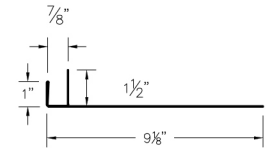

① Universal Ridge Cap
(CPcc)

② Rake & Corner
(RCcc)

③ Base Angle
(BAcc)

④ Fascia Trim
(FTcc)

⑤ Gable Flashing
(GFcc)

⑥ J Channel
(Jcc)

⑦ Double Angle
(DAcc)

⑧ Universal Sidewall
(SWcc)

⑨ Drip Cap
(DCcc)

⑩ Post/Fascia Trim
(PTcc)

⑪ Universal Endwall
(EWcc)

⑫ F & J
(FJcc)

⑬ Inside Corner
(ICcc)

⑭ Overhead Door
(ODcc)

⑮ Face Mount
Track Cover
(CTcc)

⑱ Residential Rake
(RRcc)