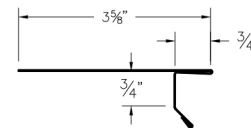

⑲ Formed Valley
(WVcc)

⑳ Door Trim
(JTcc725 or JTcc925)

㉑ Gutter Apron
(GAcc)

㉒ Gambrel Trim
(GTcc)

⑳ Drip Edge
(DEcc)

㉓ 12" Soffit
(Solid or Vented)