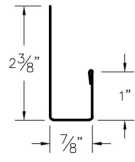

① Universal Ridge Cap
(CPcc)

② Rake & Corner
(RCcc)

③ Base Angle
(BAcc)

④ Fascia Trim
(FTcc)

⑤ Gable Flashing
(GFcc)

⑥ J Channel
(Jcc)

⑦ Double Angle
(DAcc)

⑧ Universal Sidewall
(SWcc)

⑨ Drip Cap
(DCcc)

⑩ Post/Fascia Trim
(PTcc)

⑪ Universal Endwall
(EWcc)

⑫ F & J
(FJcc)

⑬ Inside Corner
(ICcc)

⑭ Overhead Door
(ODcc)

⑮ Face Mount
Track Cover
(CTcc)

⑱ Residential Rake
(RRcc)