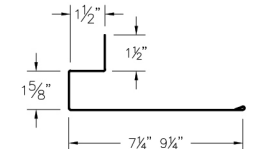

⑳ Door Trim
(JTcc725 or JTcc925)