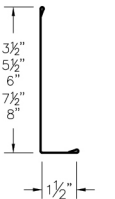

① Universal Ridge Cap
(CPcc)

② Rake & Corner
(RCcc)

③ Base Angle
(BAcc)

④ Fascia Trim
(FTcc)

⑤ Gable Flashing
(GFcc)

⑥ J Channel
(Jcc)

⑦ Double Angle
(DAcc)

⑧ Universal Sidewall
(SWcc)

⑨ Drip Cap
(DCcc)

⑩ Post/Fascia Trim
(PTcc)

⑪ Universal Endwall
(EWcc)

⑫ F & J
(FJcc)

⑬ Inside Corner
(ICcc)

⑭ Overhead Door
(ODcc)

⑮ Face Mount
Track Cover
(CTcc)

⑱ Residential Rake
(RRcc)