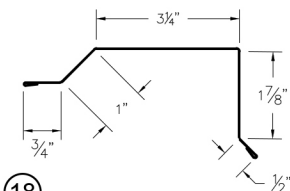

① Universal Ridge Cap
(CPcc)

② Rake & Corner
(RCcc)

③ Base Angle
(BAcc)

④ Fascia Trim
(FTcc)

⑤ Gable Flashing
(GFcc)

⑥ J Channel
(Jcc)

⑦ Double Angle
(DAcc)

⑧ Universal Sidewall
(SWcc)

⑨ Drip Cap
(DCcc)

⑩ Post/Fascia Trim
(PTcc)

⑪ Universal Endwall
(EWcc)

⑫ F & J
(FJcc)

⑬ Inside Corner
(ICcc)

⑭ Overhead Door
(ODcc)

⑮ Face Mount
Track Cover
(CTcc)

⑱ Residential Rake
(RRcc)