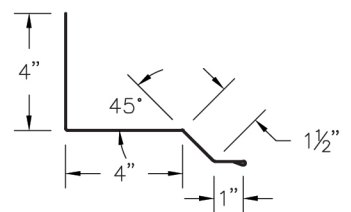

52 PBR Universal Sidewall (PBRSWcc)