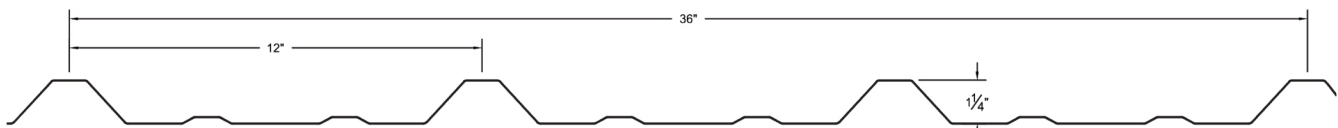

Brown (BN)

Evergreen (EG)

Slate Blue (SB)

Red (RD)

Burgundy (BU)

*Bright White and Galvalume are also available in 24 gauge.

*PRB Panel**

*Also Available in most of the 24 gauge ABSeam colors.