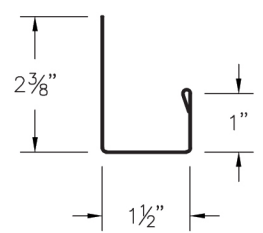

34 20" Ridge Cap (CP20cc)

56 PBR Outside Corner (PBRRCcc)

11 Universal Endwall (PBREWcc)

51 PBR Drip Cap (PBRDCcc)

53 PBR Double Angle (PBRDAcc)

54 PBR Base Angle (PBRBAcc)

55 PBR J Channel (PBRJcc)

57 PBR Fascia Trim (PBRFTcc)

58 PBR Inside Corner (PBRICcc)

A. B. MARTIN ROOFING SUPPLY, LLC

Roofing & Siding • Hardware • Lumber

82 Garden Spot Rd,
Ephrata PA, 17522
Office: 717-445-6885
Toll Free: 800-373-3703

www.abmartin.net
sales@abmartin.net