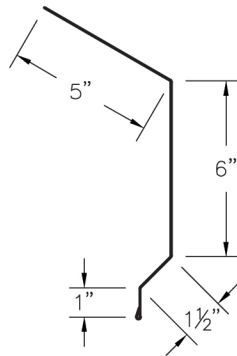

A. B. MARTIN ROOFING SUPPLY, LLC

Roofing & Siding • Hardware • Lumber

82 Garden Spot Rd,
Ephrata PA, 17522
Office: 717-445-6885
Toll Free: 800-373-3703

www.abmartin.net
sales@abmartin.net

35 Ridge Rd,
Newville, PA 17241
Office: 717-776-5951
Toll Free: 717-782-2712