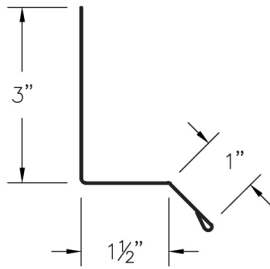

ABM Panel

82 Garden Spot Rd,
Ephrata PA, 17522
 Office: 717-445-6885
 Toll Free: 800-373-3703

www.abmartin.net
sales@abmartin.net

35 Ridge Rd,
Newville, PA 17241
 Office: 717-776-5951
 Toll Free: 717-782-2712