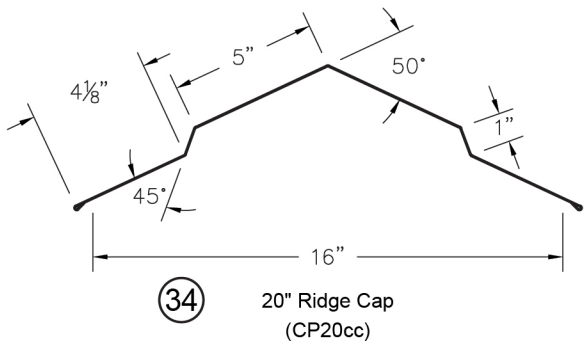

A. B. MARTIN ROOFING SUPPLY, LLC

Roofing & Siding • Hardware • Lumber

82 Garden Spot Rd,
Ephrata PA, 17522
Office: 717-445-6885
Toll Free: 800-373-3703

www.abmartin.net
sales@abmartin.net

35 Ridge Rd,
Newville, PA 17241
Office: 717-776-5951
Toll Free: 717-782-2712