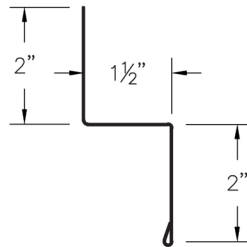

A. B. MARTIN ROOFING SUPPLY, LLC

Roofing & Siding • Hardware • Lumber

82 Garden Spot Rd,
Ephrata PA, 17522
Office: 717-445-6885
Toll Free: 800-373-3703

www.abmartin.net
sales@abmartin.net

35 Ridge Rd,
Newville, PA 17241
Office: 717-776-5951
Toll Free: 717-782-2712