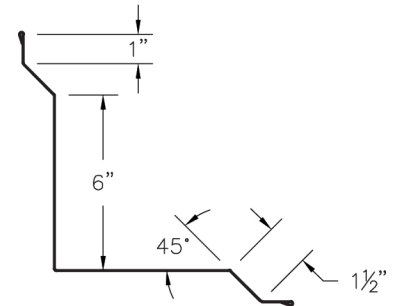

ABM Panel

82 Garden Spot Rd,
Ephrata PA, 17522
 Office: 717-445-6885
 Toll Free: 800-373-3703

www.abmartin.net
sales@abmartin.net

35 Ridge Rd,
Newville, PA 17241
 Office: 717-776-5951
 Toll Free: 717-782-2712