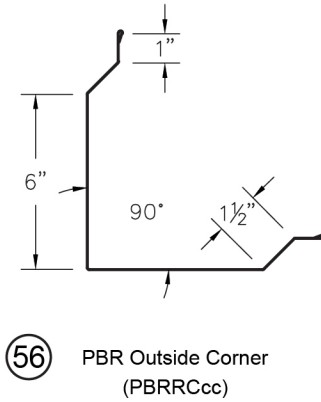

A. B. MARTIN ROOFING SUPPLY, LLC

Roofing & Siding • Hardware • Lumber

82 Garden Spot Rd,
Ephrata PA, 17522
Office: 717-445-6885
Toll Free: 800-373-3703

www.abmartin.net
sales@abmartin.net

35 Ridge Rd,
Newville, PA 17241
Office: 717-776-5951
Toll Free: 717-782-2712