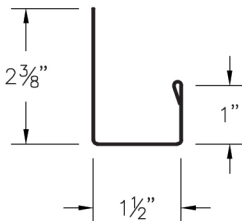

ABM Panel

82 Garden Spot Rd,
Ephrata PA, 17522
 Office: 717-445-6885
 Toll Free: 800-373-3703

www.abmartin.net
sales@abmartin.net

35 Ridge Rd,
Newville, PA 17241
 Office: 717-776-5951
 Toll Free: 717-782-2712