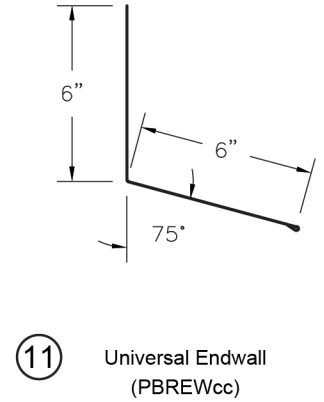

ABM Panel

82 Garden Spot Rd,
Ephrata PA, 17522
 Office: 717-445-6885
 Toll Free: 800-373-3703

www.abmartin.net
sales@abmartin.net

35 Ridge Rd,
Newville, PA 17241
 Office: 717-776-5951
 Toll Free: 717-782-2712