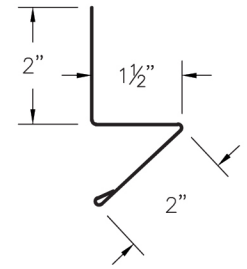

A. B. MARTIN ROOFING SUPPLY, LLC

Roofing & Siding • Hardware • Lumber

82 Garden Spot Rd,
Ephrata PA, 17522
Office: 717-445-6885
Toll Free: 800-373-3703

www.abmartin.net
sales@abmartin.net

35 Ridge Rd,
Newville, PA 17241
Office: 717-776-5951
Toll Free: 717-782-2712